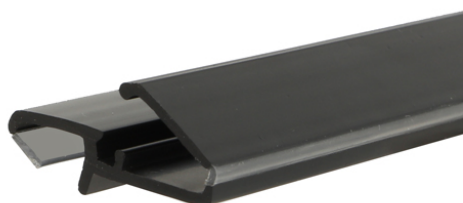

PRODUCT SHEET

Description:

Door Stop Profile PS Hard/TPE Soft, Black, 2600mm

Item number:

14.05.900-0

Units	Box	Carton	HS Code	Barcode
Pcs.	1	80	3925901000	 5704866044219

SISO A/S

Mileparken 11
DK-2740 Skovlunde
Denmark
VAT: DK 24786013

Phone +45 45 830 900

www.siso.dk
siso@siso.dk

Danske Bank
Nytorv Branch
Copenhagen
SWIFT: DABADKKK

Account no.
4180 3112 112936
IBAN Account
DK7230003112112936